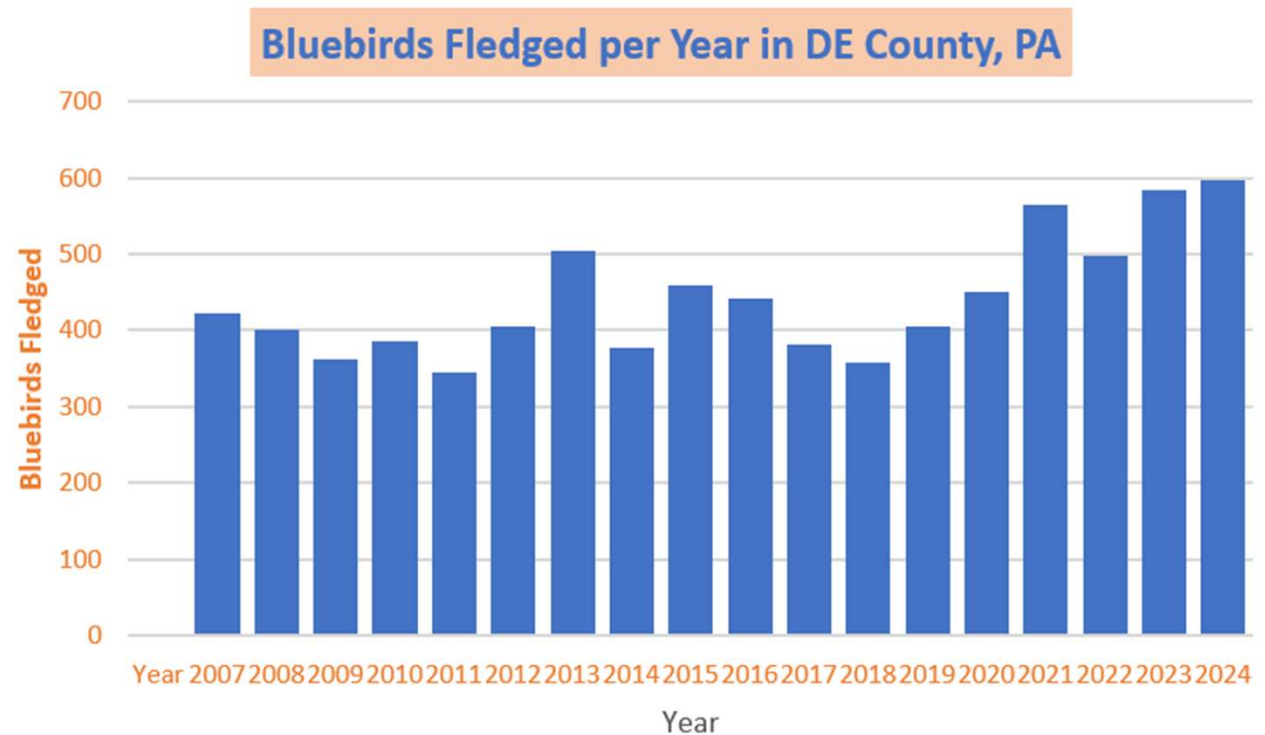

Delaware County, PA Bluebird Report – 2024

October 17, 2024
By Margaret Bue

To be submitted to:

- DE County Bluebird Monitors,
- Birding Club of Delaware County, and
- The Bluebird Society of PA.

Yearly Bluebird Fledge Counts

- In 2024, the total count of fledged bluebirds in DE County is **596**, as reported from **19** sites.
- In 2023, total count was **585** from **19** sites.

2024 Season Items to Note

- **Many thanks to the team leads and monitors** who visit the nest boxes weekly to count and care for the entire cycle: from eggs to fledge!
- **This season had its challenges:** including too-cool weather, too-hot weather, too-wet weather, mysterious predations, and, of course, pesky house sparrows. But our bluebirds and the monitoring team persevered and we ended up with the county's highest fledge count ever!
- **We added two sites** to the 2024 monitoring program this year:
 - **Garrett Williamson:** Monitoring of this site was resumed in 2024.
 - Thanks to Susan D'Amico for monitoring at this site this season.
 - **Brinton Run Preserve:** Nine new boxes were installed at this site this season.
 - Establishing a bluebird trail was a goal of the North American Land Trust staff at this Preserve which opened in the spring of 2022. Many thanks go to Matt Stutzman and Wyatt Moyer and to your team!
- **We had a new monitor at Newlin Grist Mill** this season and four new nestboxes. Thank you, Danielle Gown and staff member, Jessica Shahan, for picking up this site.
- Krista Hixon reported that she and the monitoring team at the **Willows Park Preserve utilized the Cornell Watch phone app** to record nesting progress through the season. In the spring, we'll aim to have a Zoom session for anyone interested in learning about this process.