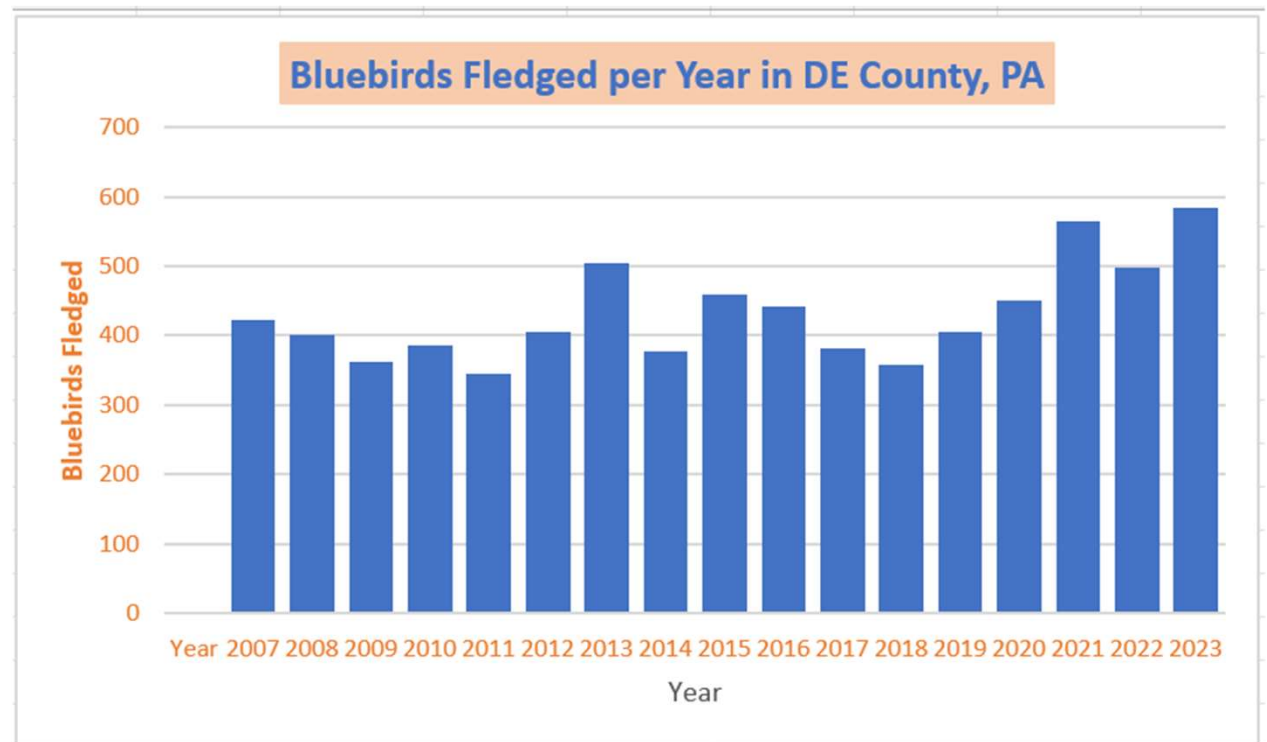

# Delaware County, PA Bluebird Report – 2023

October 15, 2023  
By Margaret Bue

To be submitted to:

- DE County Bluebird Monitors,
- Birding Club of Delaware County, and
- The Bluebird Society of PA.

# Yearly Bluebird Fledge Counts

- In 2023, the total count of bluebird fledges in DE County as reported from 19 sites is **585**.
- In 2022, total count was **499** from 15 sites.